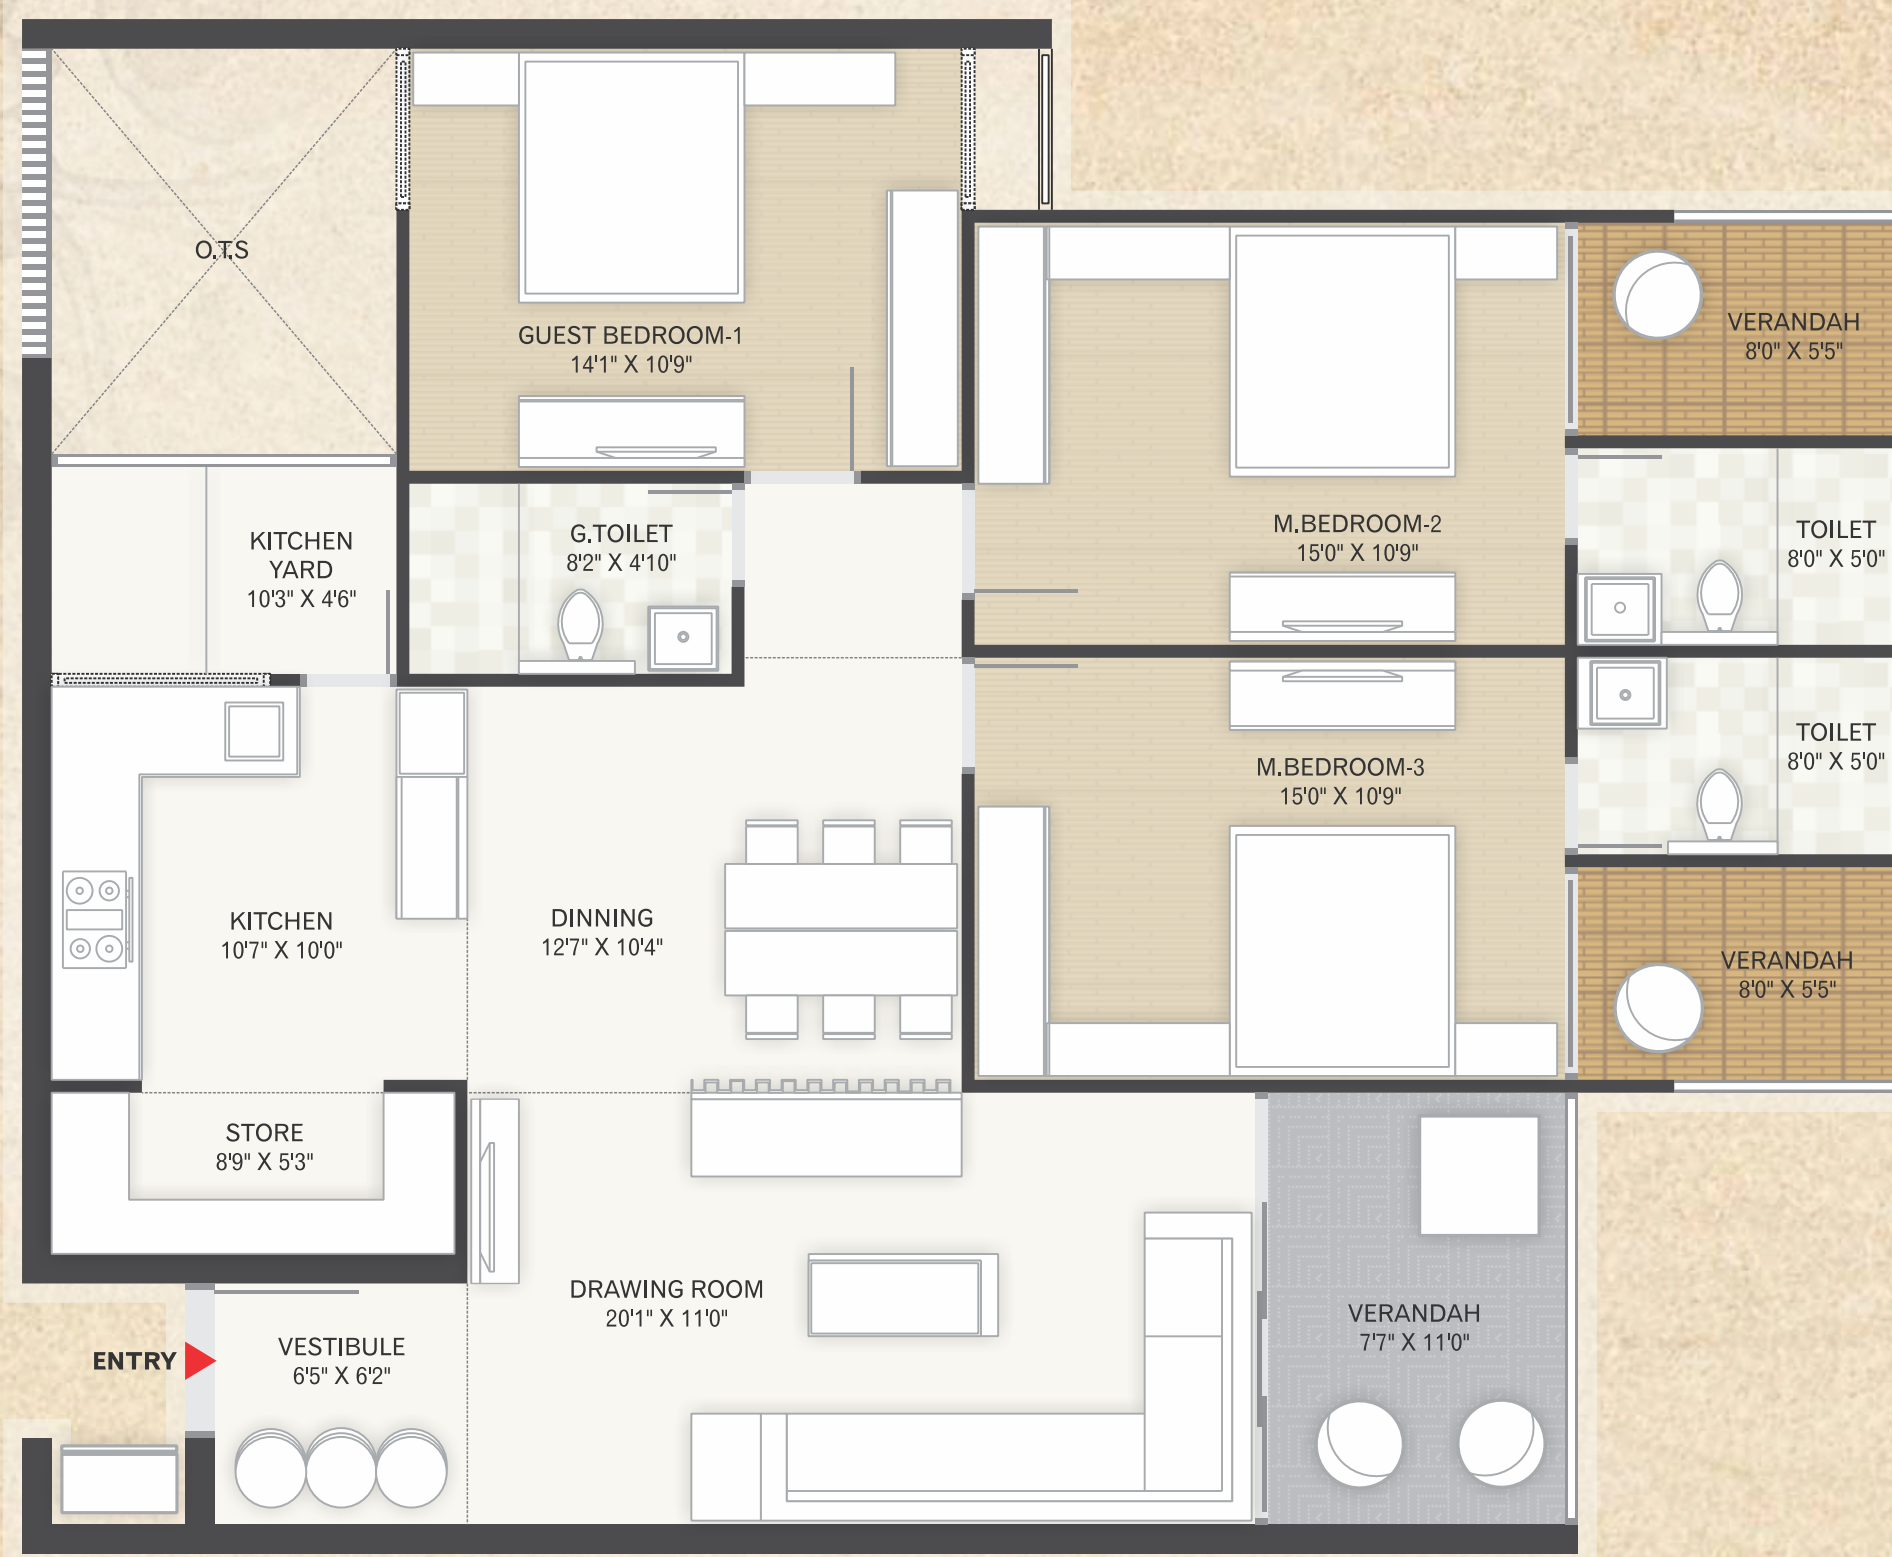

TYPICAL FLOOR PLAN

# 103

103 | 2124 SQ.FT

Serenity 